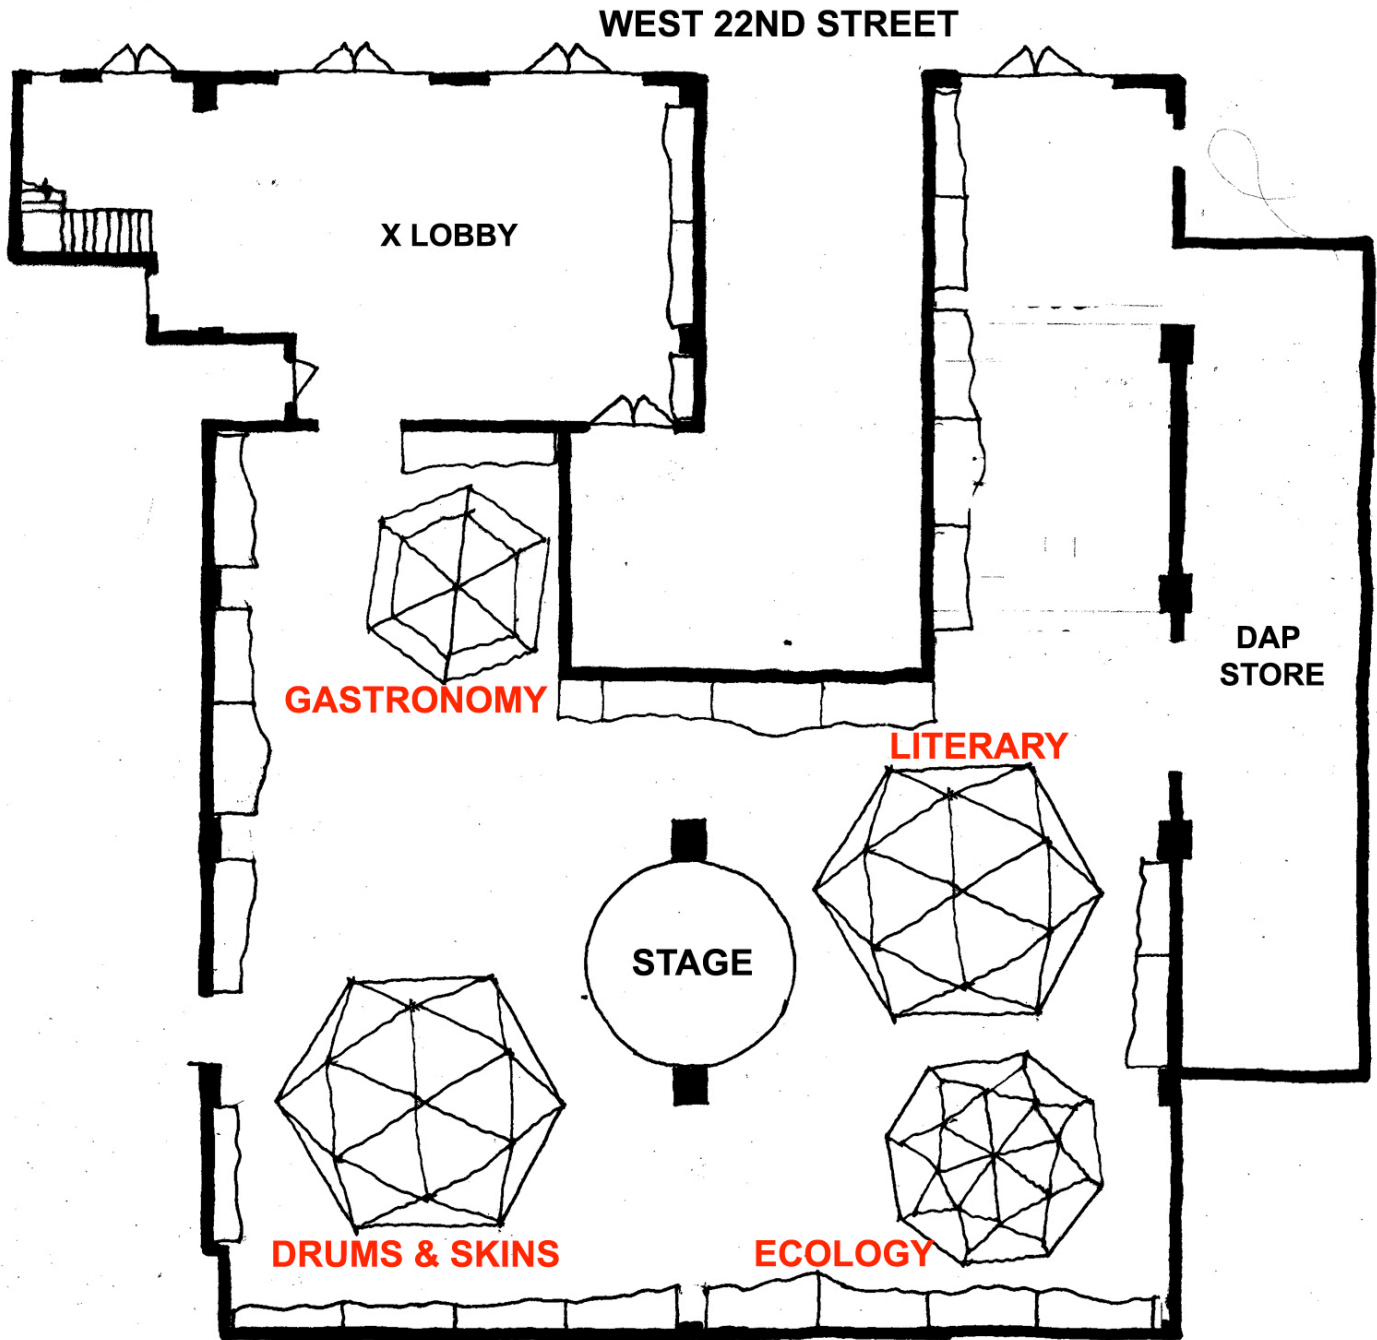

Dome Colony X in the San Gabriels...

DOMES COMMUNITIES

THROUGHOUT THE SPACE OR MULTIPLE DOMES:

PS11 Art & Music Fundraiser

Sotheby's Institute Seminar Meetings

Sounds for the Soundless - by Kol Solthon

...at X Initiative, 548 W 22nd St, NYC, through Oct 24, 2009